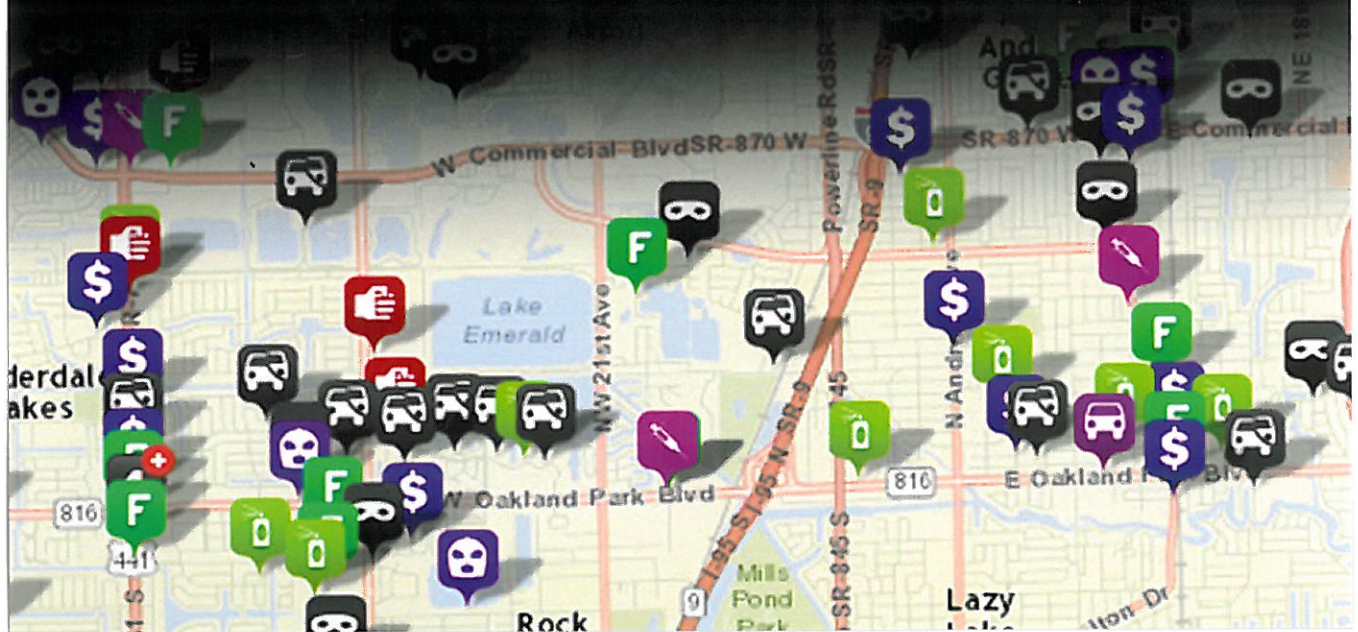

# CRIMEMAPPING.com

...now in Deerfield Beach

## What is CRIMEMAPPING?

CrimeMapping is an exciting law enforcement tool that puts crime statistics and trends at the hands of any Broward County resident who wants to be better informed of crime in their neighborhood.

CrimeMapping is a web-based interactive service that provides reliable and timely crime information. The site puts analytical information in the hands of users with an easy-to-use interface, icons depicting various types of crimes and search capabilities within the geographical areas served by BSO. The user can also search for crimes within a given date range, going back six months from the date of the search.

For more information about Crime Mapping and to view an instructional video on how to use this tool, visit us at [www.Deerfield-Beach.com/crime](http://www.Deerfield-Beach.com/crime). Residents can also sign up for Crime Mapping alerts at [www.crimemapping.com](http://www.crimemapping.com).